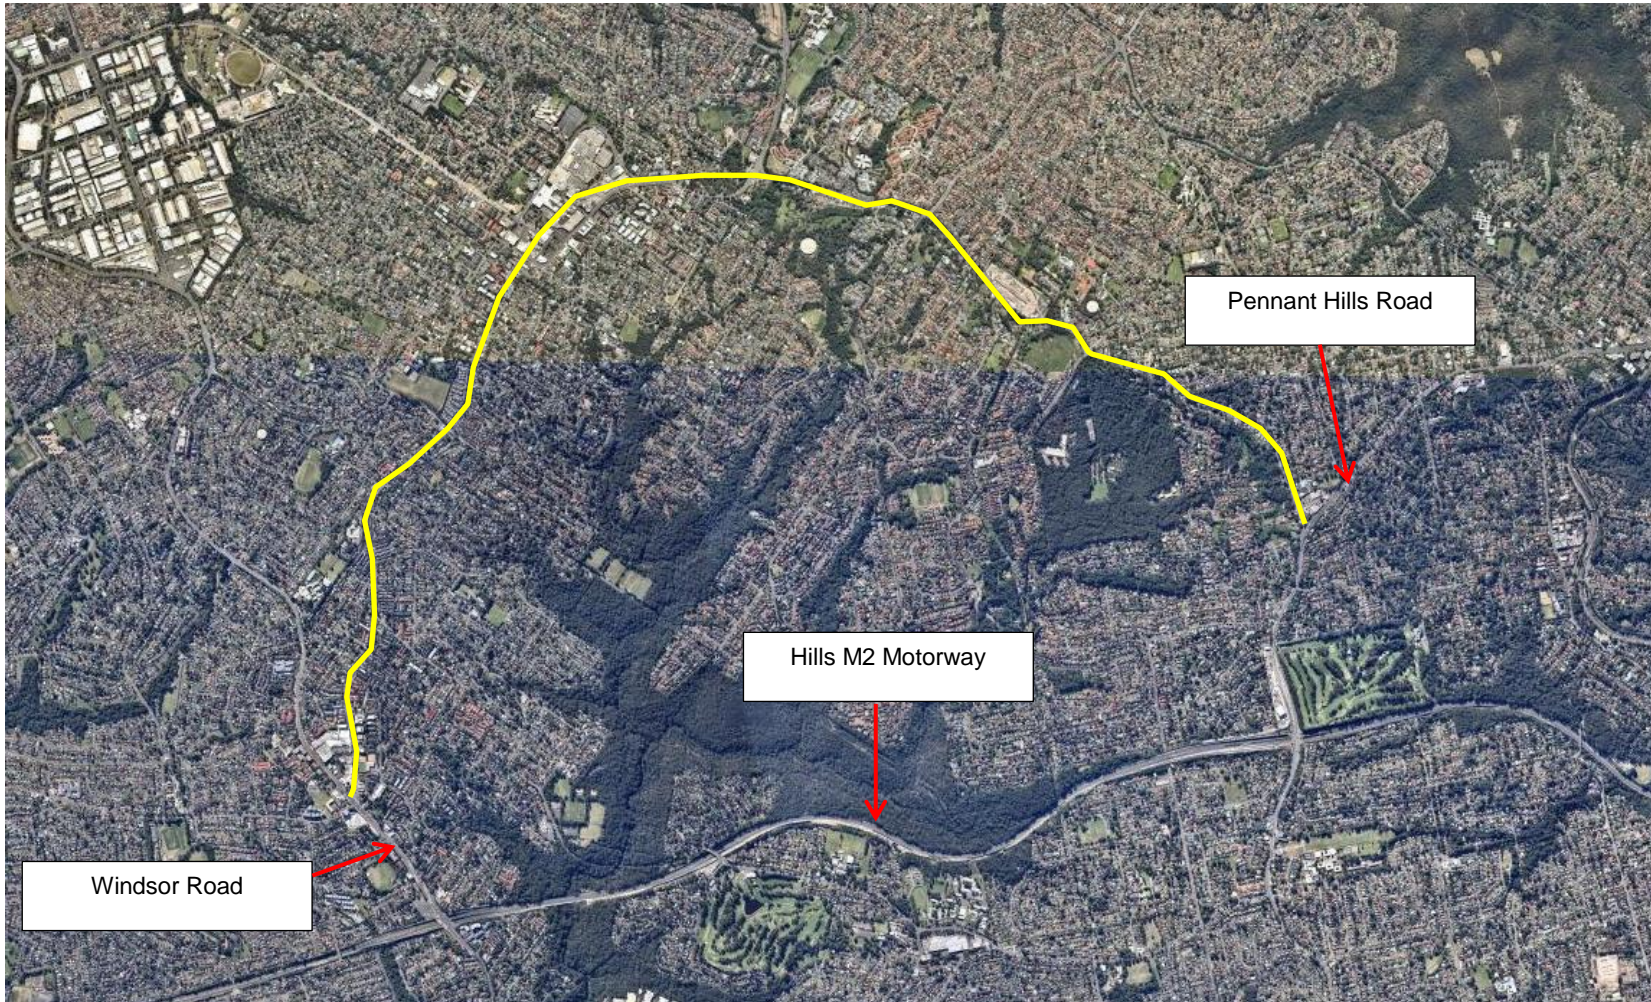

Northern detour route - closure of the Pennant Hills Road westbound on ramp to Hills M2

Detour via Castle Hill Road, Old Northern Road, Terminus Road, Cecil Avenue, Old Northern Road, Windsor Road and return to the Hills M2 westbound.

Southern detour map - closure of the Pennant Hills Road westbound on ramp to Hills M2

Detour via Cumberland Highway, James Ruse Drive and Windsor Road.