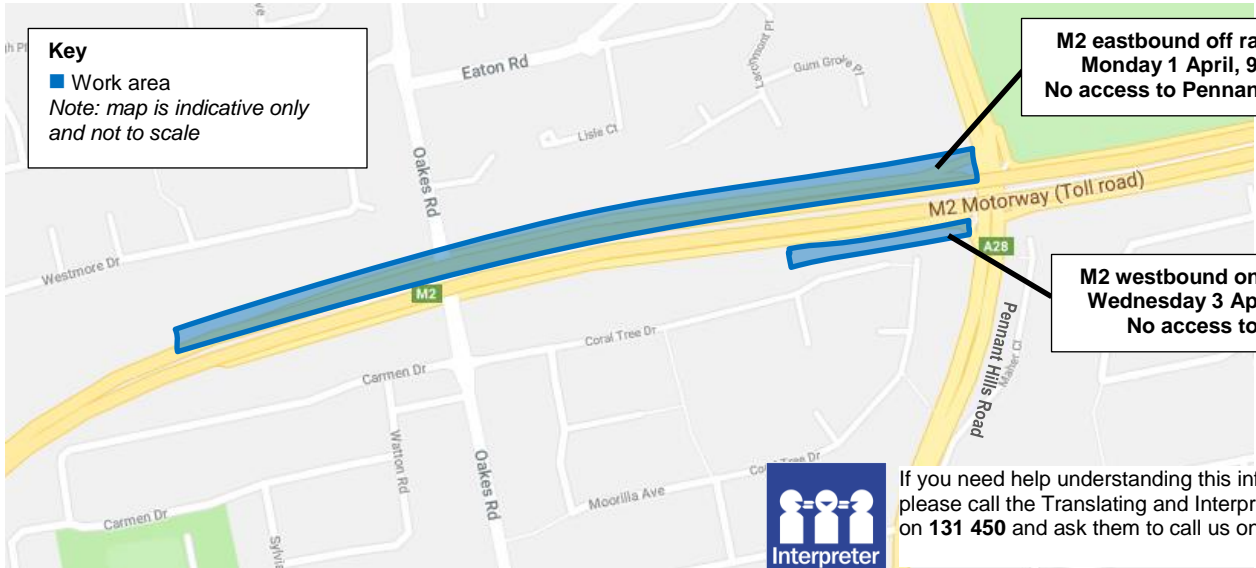

Dear resident,

27 March 2019

Ref: N0202j

Hills M2 Motorway ramp closures

As part of ongoing work to upgrade the Hills M2 ramps at Pennant Hills Road, there will be closures of the ramps at night.

To minimise impacts to motorists, the eastbound off ramp will be closed **on Monday 1 April from 9pm to 5am**. The westbound on ramp will be closed **on Wednesday 3 April from 9pm to 5am**. If work is delayed it will be done on the next available night shift. Detour routes are available at **www.northconnex.com.au**. Our construction work will be noisy at times but we will do everything we can to minimise its impact for residents.

Please allow extra travel time and visit livetraffic.com, download Live Traffic App or call the Transport Management Centre 132 701 for the latest traffic information. For more information on the work call **1800 997 057** (24 hours) or email enquiries@northconnex.com.au.

The NorthConnex Team

Key
■ Work area
Note: map is indicative only and not to scale

**M2 eastbound off ramp closed
Monday 1 April, 9pm-5am
No access to Pennant Hills Road**

**M2 westbound on ramp closed
Wednesday 3 April, 9pm-5am
No access to Hills M2**